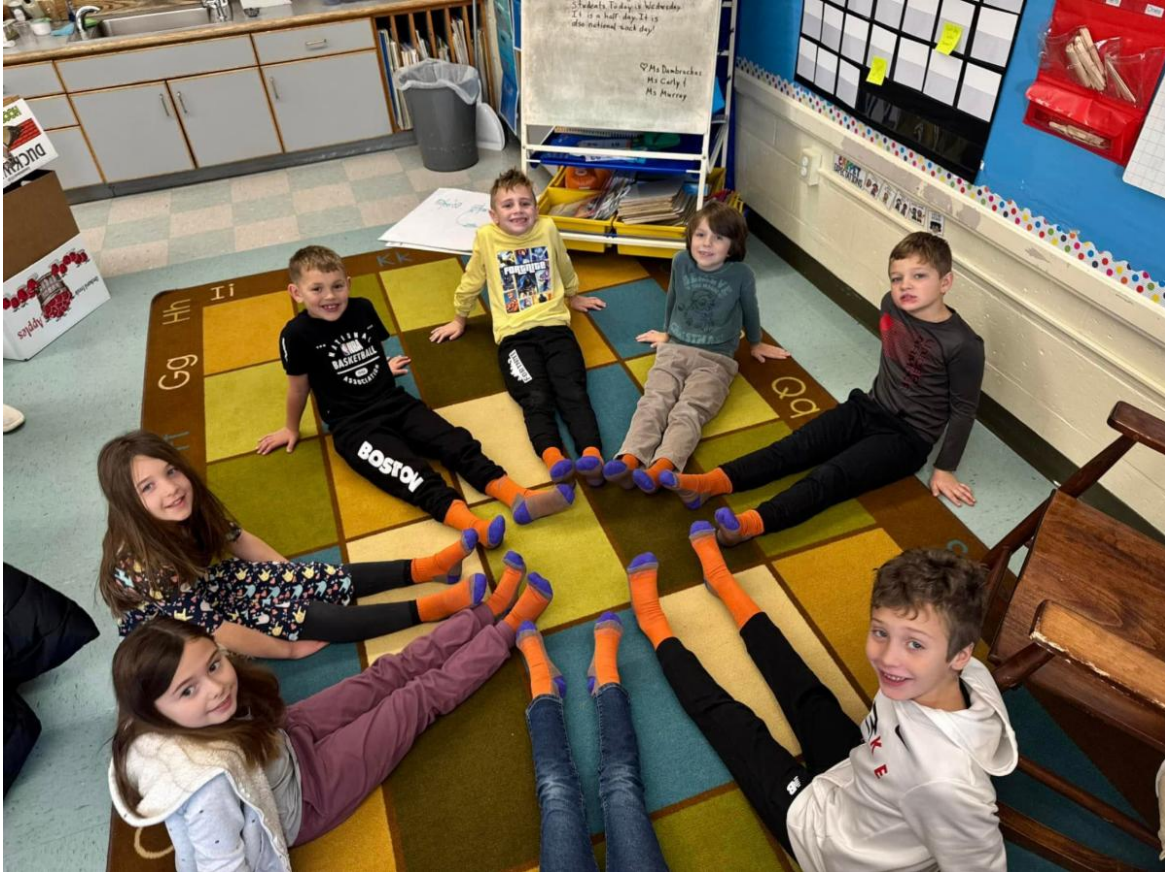

Thank you to Darn Tough Socks for their incredible generosity! Every Arlington School District student received a pair of socks in celebration of National Sock Day on December 4th. We are so grateful for their support and for keeping our community cozy and cared for this winter season.

[Click here to view Gary Baker's photo albums and explore the collection!](#)

FISHER SMUGMUG

[The All New Arlington Swag Shop](#)